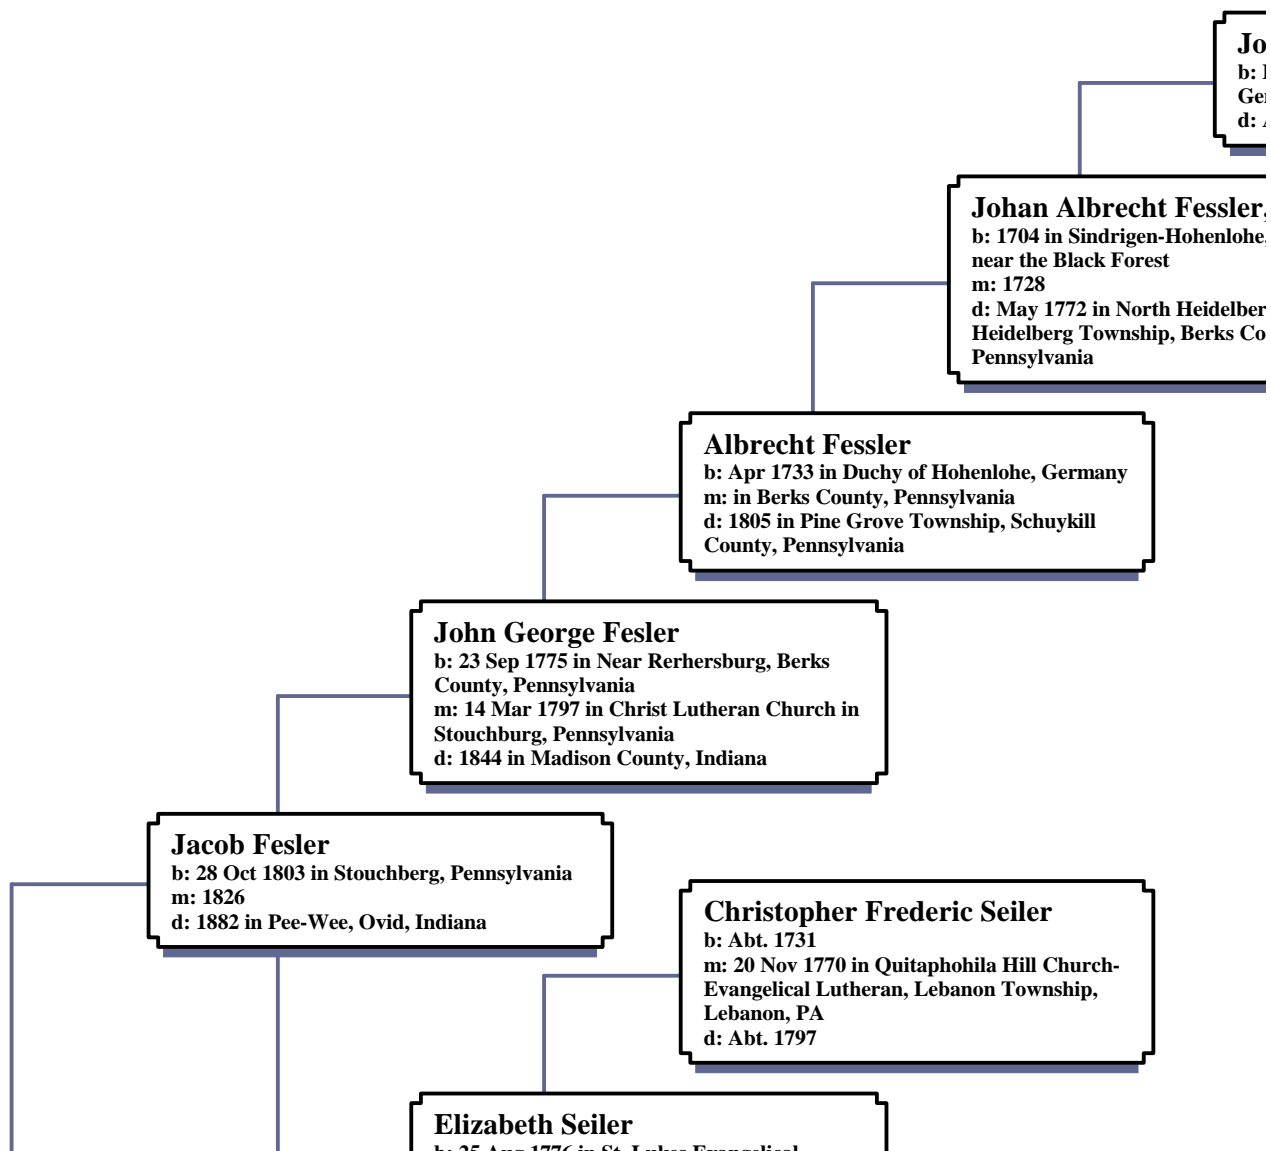

Ancestors of Toby Mardel Fesler

Unknown Vessler II
b: Bet. 1600 - 1620 in St. Gallens, Switzerland

Albrecht Vessler
b: 1643 in Armsperg, Alsace, St. Gallen,
Switzerland
m: in St. Gallen
d: in Germany

Johann Albrecht Fessler, Sr.
b: Bet. 1682 - 1684 in Sindrigen, Hohenlohe,
Germany
d: Abt. 1752 in Germany

Fessler, Jr.
Hohenlohe, Germany

St. Gallen Church,
St. Gallen County,

Elizabeth Seiler

b: 25 Aug 1776 in St. Lukes Evangelical Lutheran, Schaefferstown, Lebanon, PA
d: 16 May 1823 in Schaefferstown, Lebanon County, Pennsylvania

George Culp Fesler

b: 11 Jan 1827 in Schaefferstown, Pennsylvania
m: Bef. 1854 in Madison County, Indiana
d: 1892 in Ovid, Indiana

Mary Elizabeth Kintzel

b: Abt. 1750

Margaret Culp

b: 1806 in Stouchsburg, Berks County, Pennsylvania
d: Feb 1869 in Pee-Wee, Ovid, Indiana