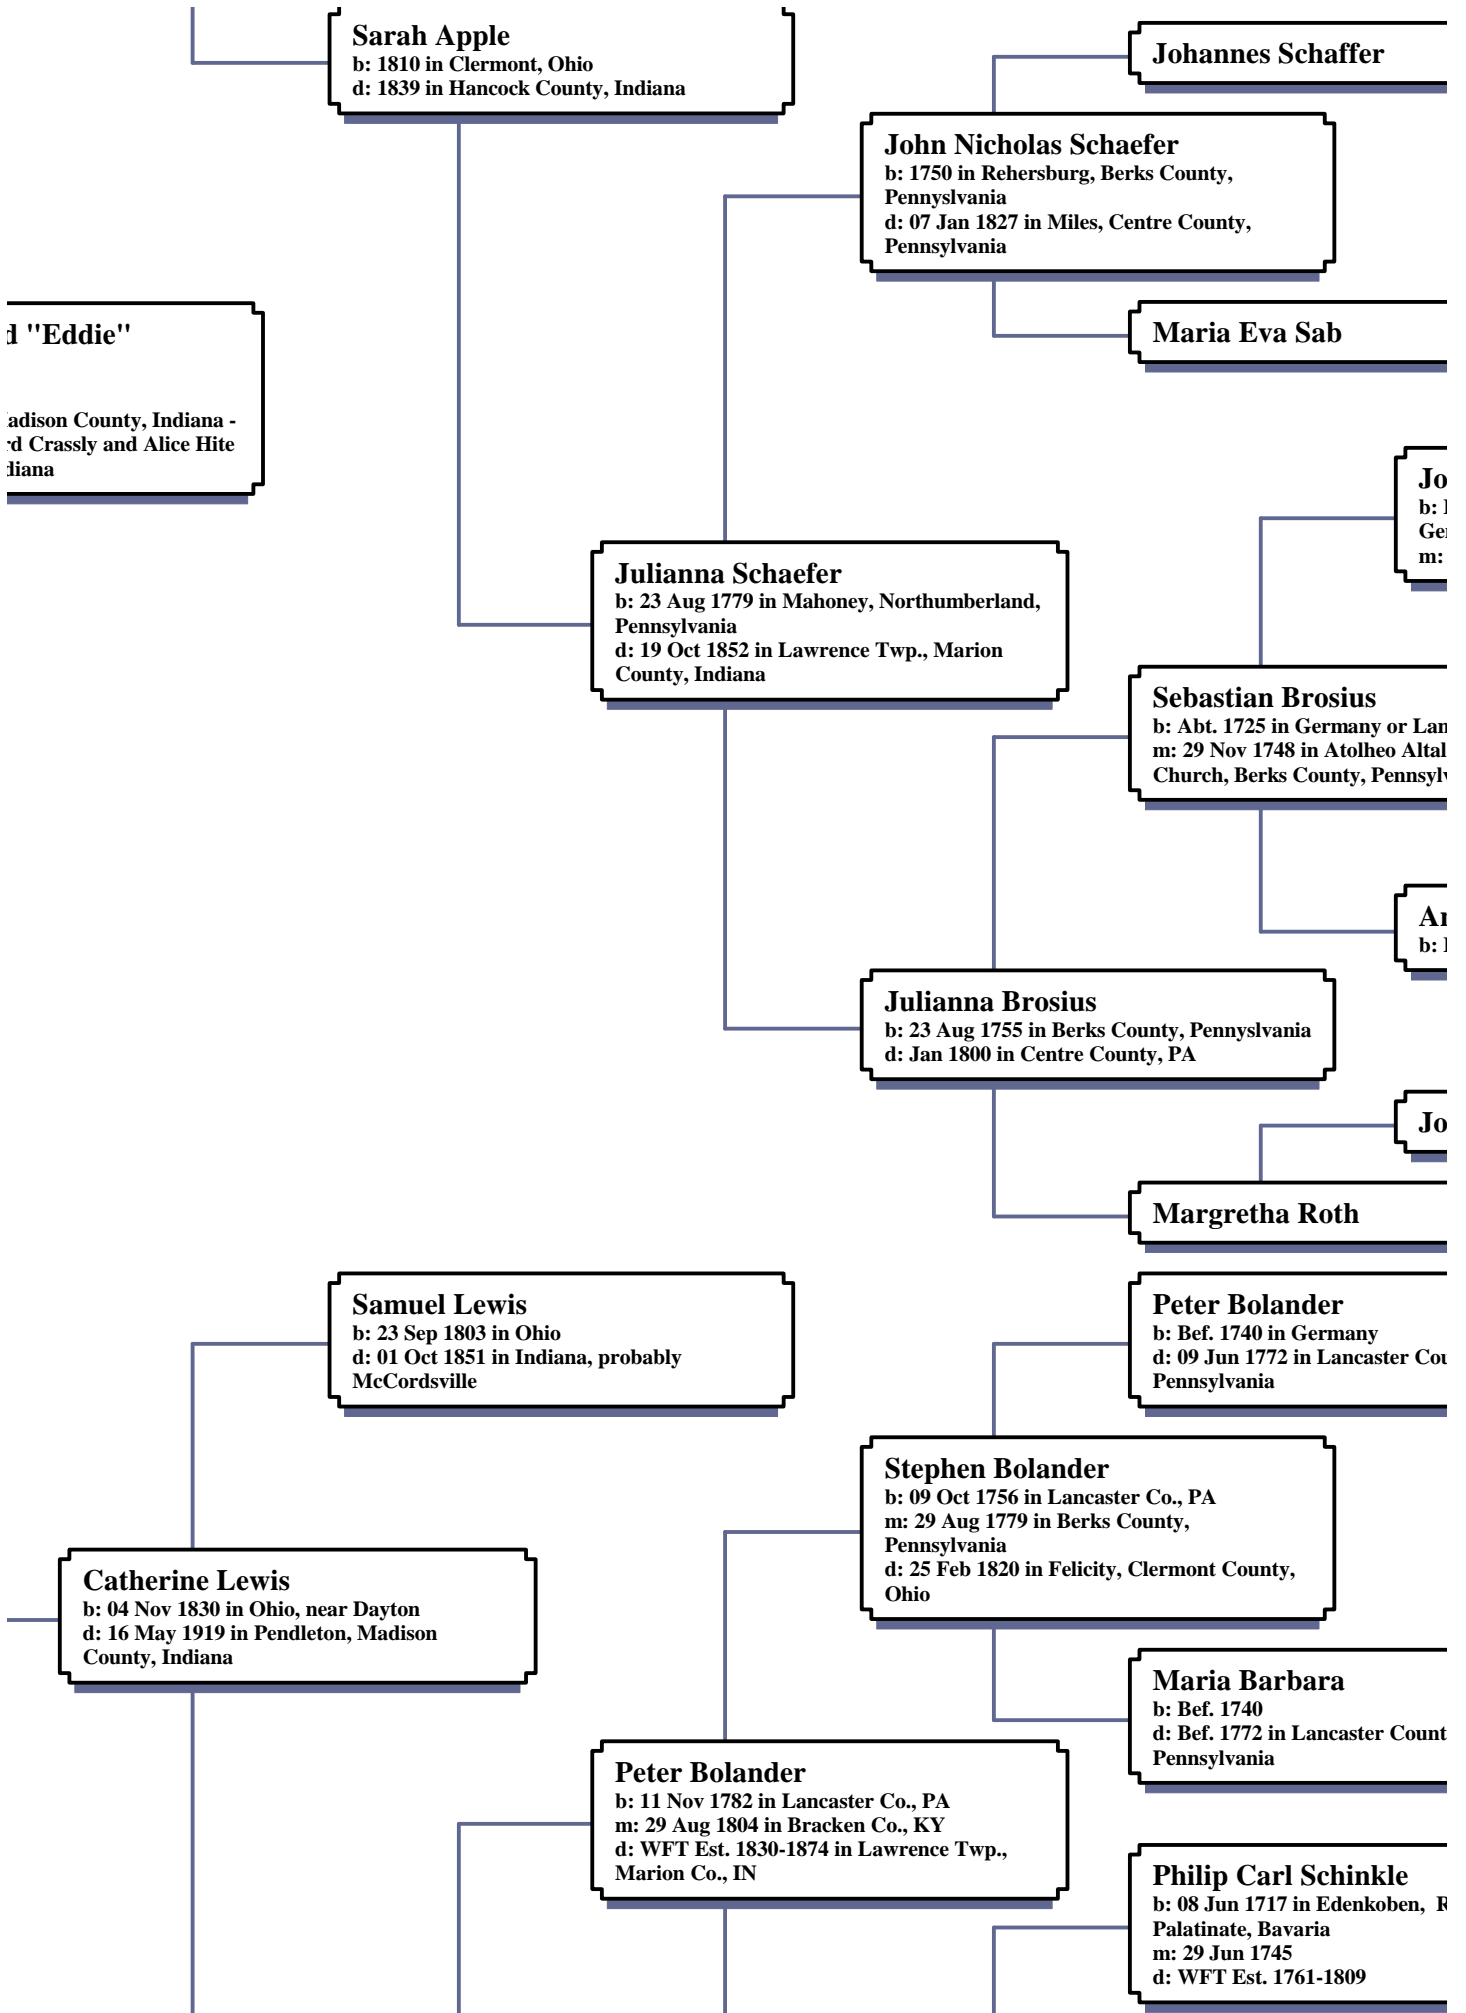

d "Eddie"

 adison County, Indiana -
 d Crassly and Alice Hite
 liana

Jo
 b: l
 Ge
 m:

Al
 b: l

Jo

[Redacted]

[Redacted]

John N. Brosius